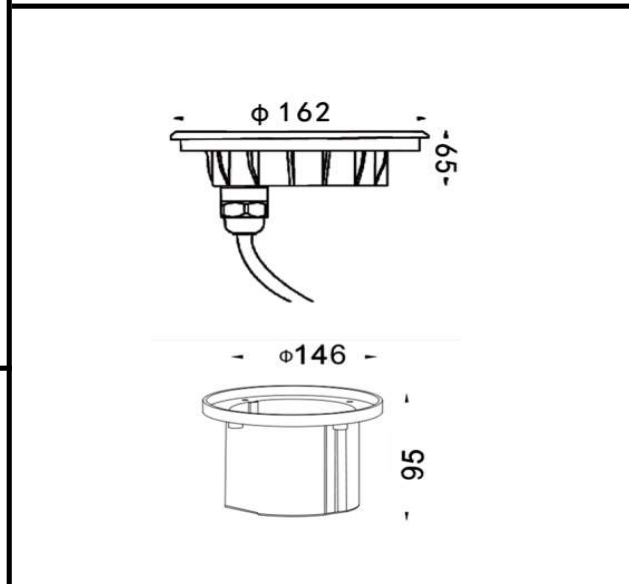

Sovitron Interior Pvt.Ltd.

Model Name	EDGE-4025 / DL-OBL-4025-12
Description	UNDER WATER LIGHT

Technical description	Image
-----------------------	-------

Dimension	Dia=162mm H=65mm
Frame	Aluminum die cast
Color Tempertaure	4000K
Power	12W
Total Luminous Flux	780 lm
Efficacy	65 lm/W
IP rating	68
Color Rendering	≥80
Mounting	Recessed
Optics	Clear glass
Dimming	NON-Dimmable
Operating Voltage	DC24V
Standard Lifetime	L70 minimum at 50,000 burning hours

Remarks:-

Dimension diagram

Address: Plot #7 Saroorpur-Nangla Industrial Area,Ballabgharh-Sohna Road,Faridabad-121005
Email: info@sovitron.com